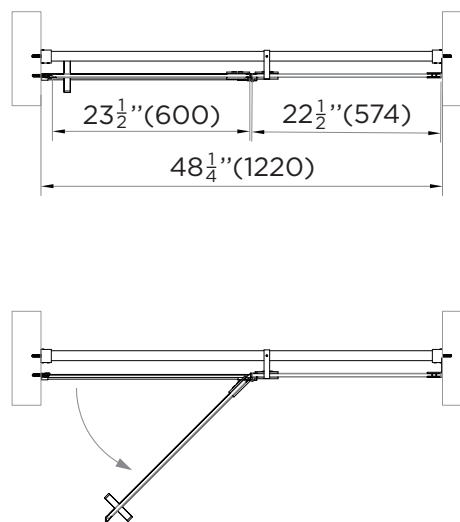

SPECIFICATIONS / TECHNICAL DATA

SHOWER DOOR

HINGED FRAMELESS

48"

HANDLE DIMENSIONS

ATTENTION! Dimensions may vary by up to 3/8". It is highly recommended to pull all dimensions of actual model for installation and measuring purposes.

MODEL# SDH1-48