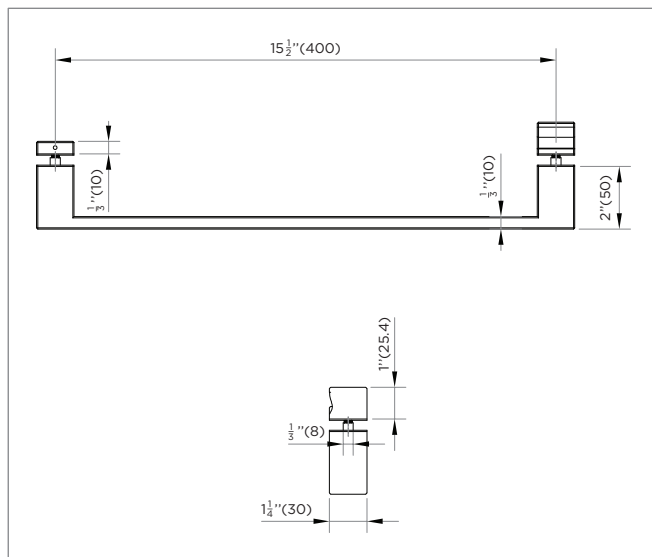

SPECIFICATIONS / TECHNICAL DATA

SHOWER DOOR

HINGED FRAMELESS

48"

HANDLE DIMENSIONS

ATTENTION! Dimensions may vary by up to 3/8". It is highly recommended to pull all dimensions of actual model for installation and measuring purposes.

MODEL# SDH1-48