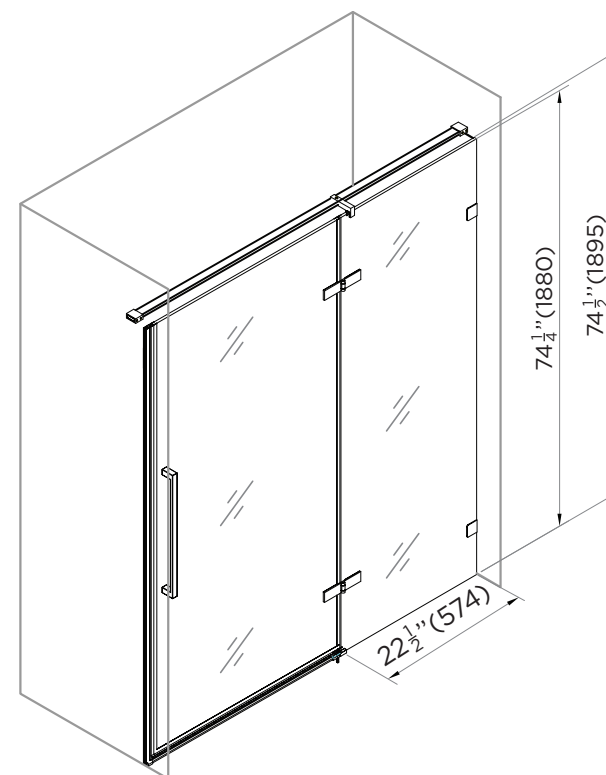

SPECIFICATIONS / TECHNICAL DATA

SHOWER DOOR

HINGED FRAMELESS

48"

HANDLE DIMENSIONS

ATTENTION! Dimensions may vary by up to 3/8". It is highly recommended to pull all dimensions of actual model for installation and measuring purposes.

MODEL# SDH1-48